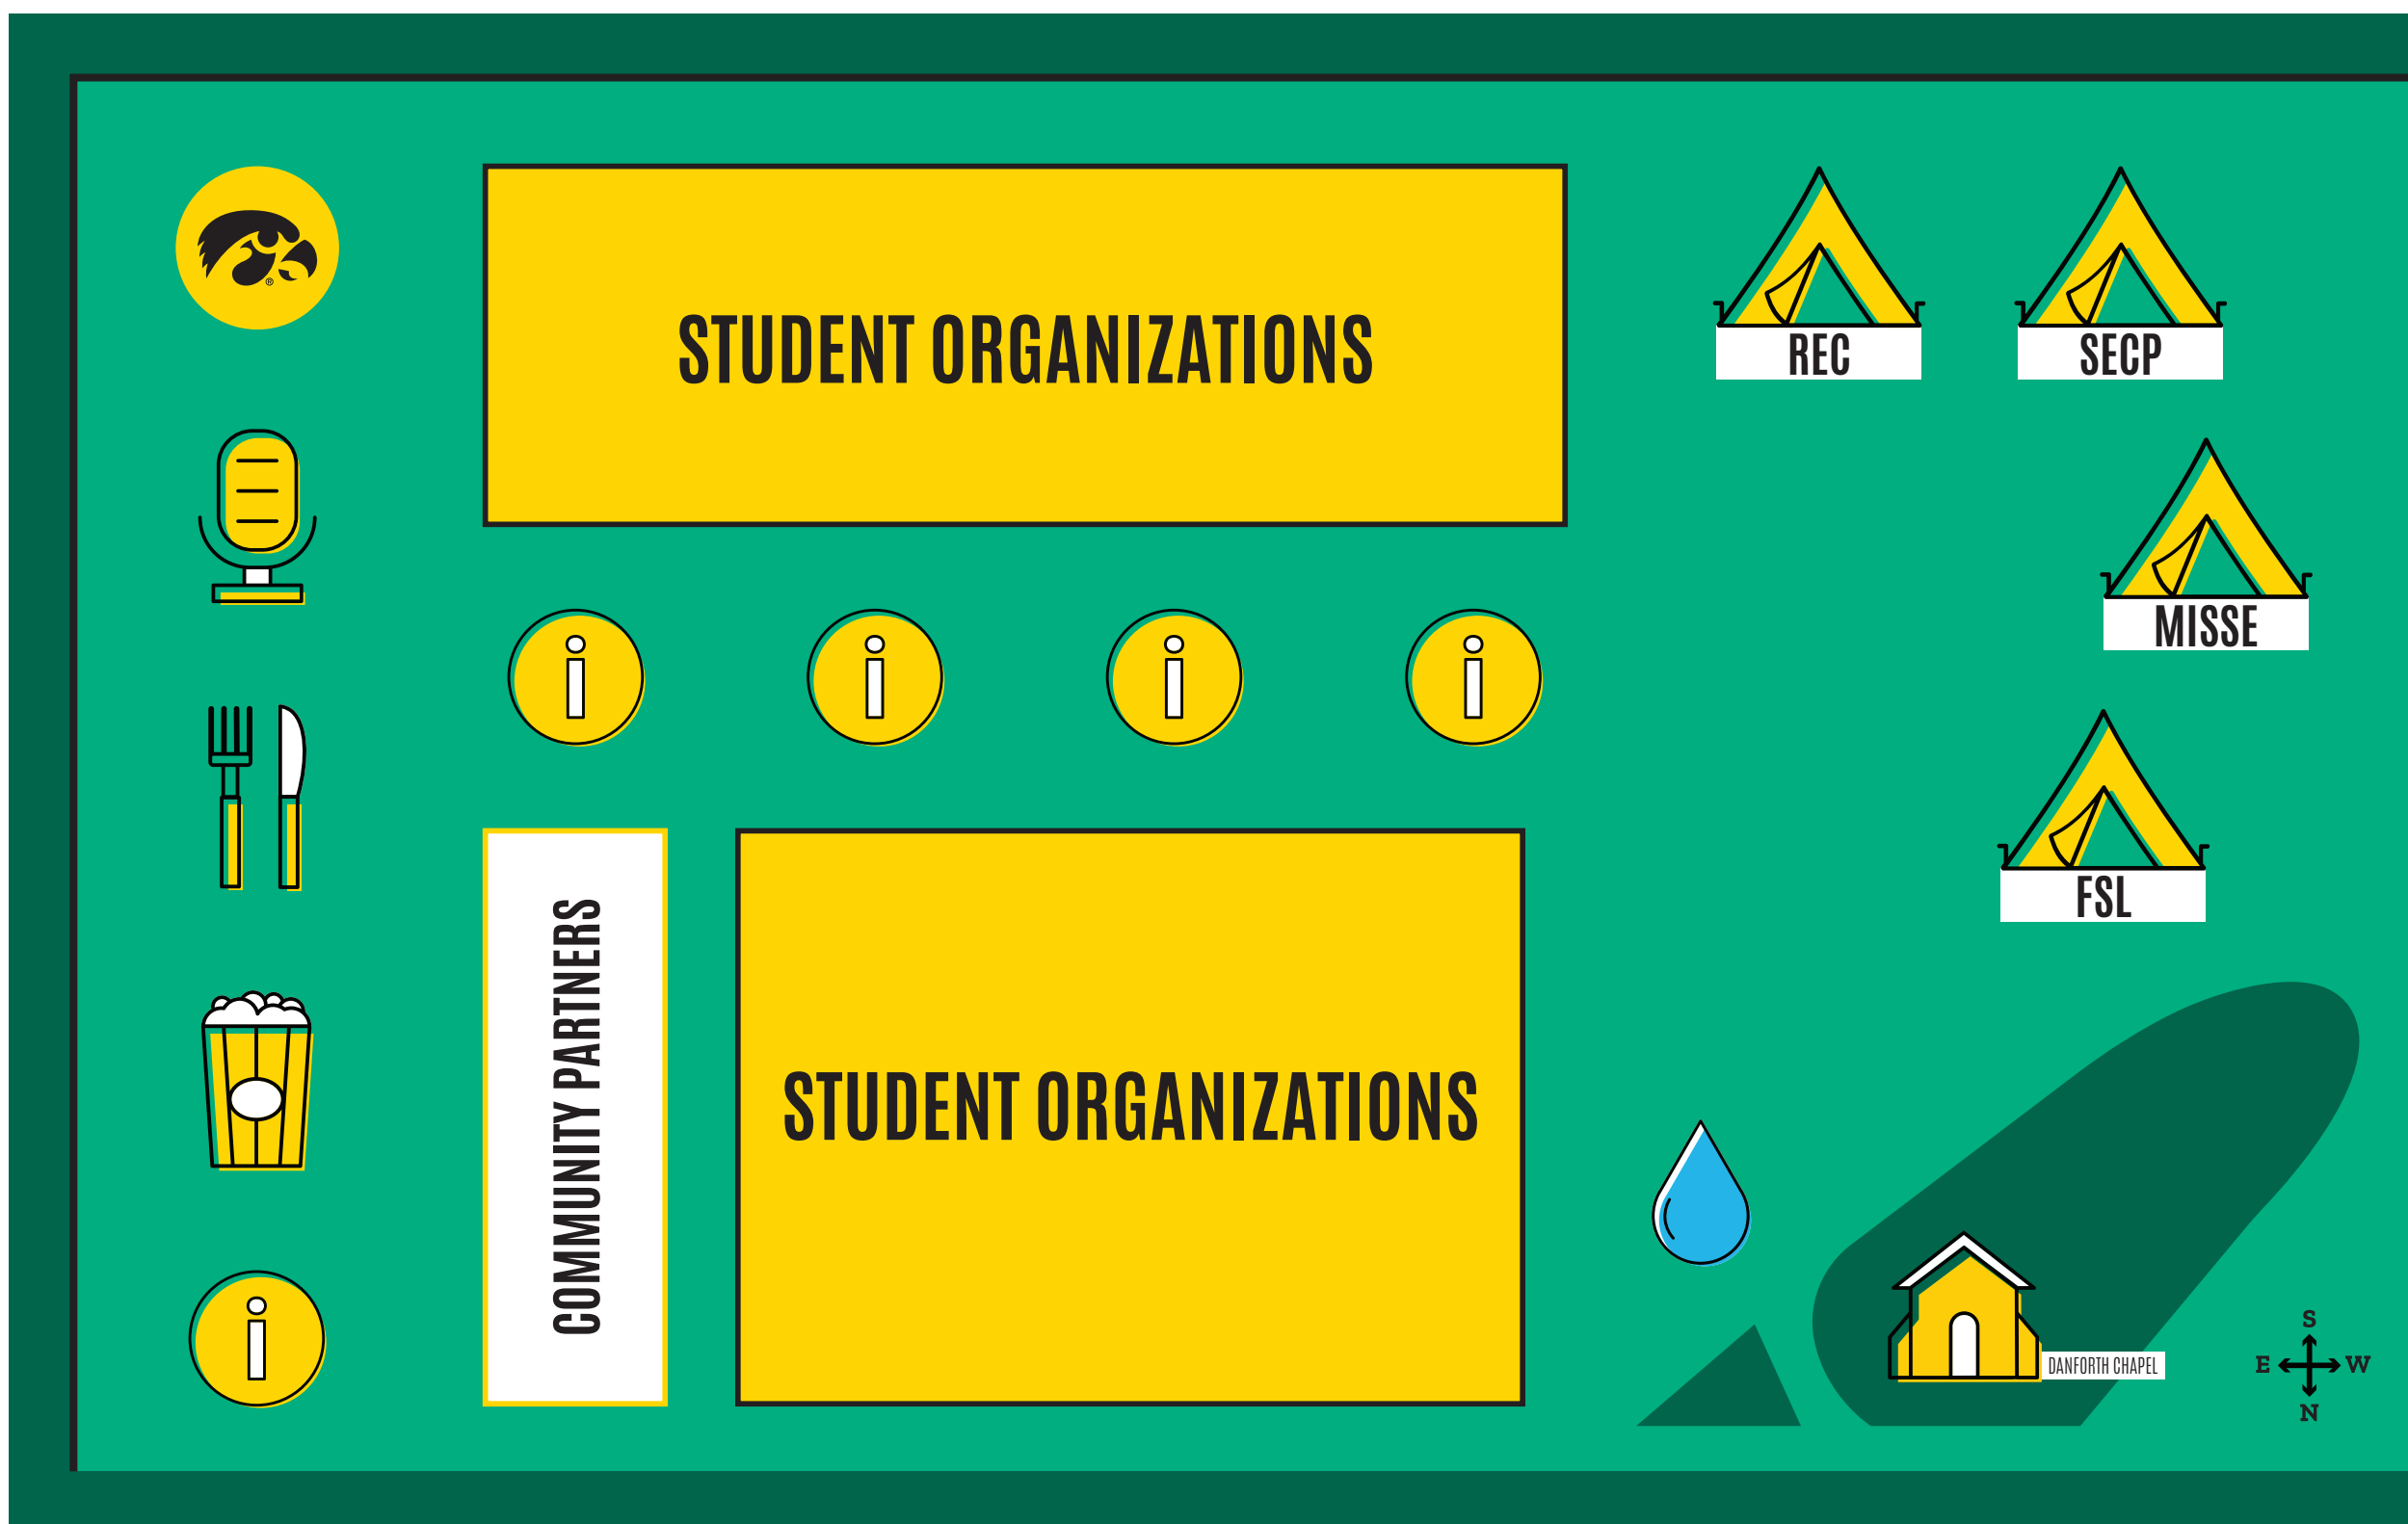

# FAIR

Check out the Departmental Tents for free giveaway items and games! Ice Cream, Snow Cones, Sunglasses, and Lawn Games!

Ask Me Booths

KRUI Radio

Inflatable Herky

Fresh Popcorn

Departmental Tents

- Fraternity and Sorority Life (FSL)
- Multicultural and International Student Support and Engagement (MISSE)
- Student Engagement and Campus Programs (SECP)
- Sport Clubs and Intramural (Recreational Services)

Water Refill Station

Raising Canes Promotional Table

IOWA AVE.

MADISON ST.

Enter Here!

IOWA MEMORIAL UNION